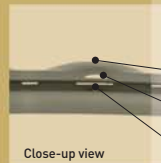

Oval pool with invisible supports

y.e.s.

Yard Extender System

Invisible lateral supports on oval pool. For anyone who wants to make the most of their yard – and their pool

EZ-LOCK system

- A system where the assembling piece is the tool
- Fast and easy installation
- Airtight adjustment

top ledge

- Modular assembly for an exact fit
- Integrated ledge cover
- Curved internal rib adjustable to all types of liner stability

indexing system

- System² reinforces structural stability
- Parts assemble for perfect cohesion
- Pins can be inserted at anchor points for the appropriate pool dimensions

tacking system

Less warping under weight thanks to the welding of the top and bottom sections

bottom wall channel

- Smooth, undulated shape increases pool strength
- Rust-proof rail and built-in drainage slot prevent wall corrosion
- Wall clip permits stability with ground changes