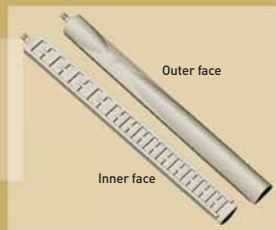

Oval pool with invisible supports

y.e.s.

Yard Extender System

Invisible lateral supports on oval pool. For anyone who wants to make the most of their yard – and their pool

EZ-LOCK system

- A system where the assembling piece is the tool
- Fast and easy installation
- Airtight adjustment

top ledge

- Modular assembly for an exact fit
- Integrated ledge cover
- Curved internal rib adjustable to all types of liner stability

indexing system

- System² reinforces structural stability
- Parts assemble for perfect cohesion
- Pins can be inserted at anchor points for the appropriate pool dimensions

tacking system

Less warping under weight thanks to the welding of the top and bottom sections

bottom wall channel

- Smooth, undulated shape increases pool strength
- Rust-proof rail and built-in drainage slot prevent wall corrosion
- Wall clip permits stability with ground changes

upright

- Screwless, monocoque system¹
- Modern and innovative style

slide-in joiner plate

- Joiner plates slide in quickly and effortlessly due to advanced upright design
 - No screws necessary
- Plates are engineered not to move after assembly, providing maximum resistance to water pressure