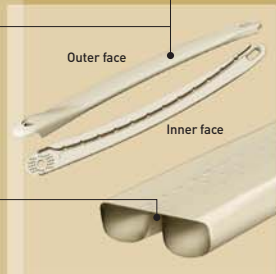

Oval pool with invisible supports

y.e.s.

Yard Extender System

Invisible lateral supports on oval pool. For anyone who wants to make the most of their yard – and their pool

EZ-LOCK system

- A system where the assembling piece is the tool
- Fast and easy installation
- Airtight adjustment

top ledge

- Modular assembly for an exact fit
- Integrated ledge cover
- Curved internal rib adjustable to all types of liner stability

indexing system

- System² reinforces structural stability
- Parts assemble for perfect cohesion
- Pins can be inserted at anchor points for the appropriate pool dimensions

tacking system

Less warping under weight thanks to the welding of the top and bottom sections

bottom wall channel

- Smooth, undulated shape increases pool strength
- Rust-proof rail and built-in drainage slot prevent wall corrosion
- Wall clip permits stability with ground changes

upright

- Screwless, monocoque system¹
- Modern and innovative style

slide-in joiner plate

- Joiner plates slide in quickly and effortlessly due to advanced upright design
 - No screws necessary
- Plates are engineered not to move after assembly, providing maximum resistance to water pressure