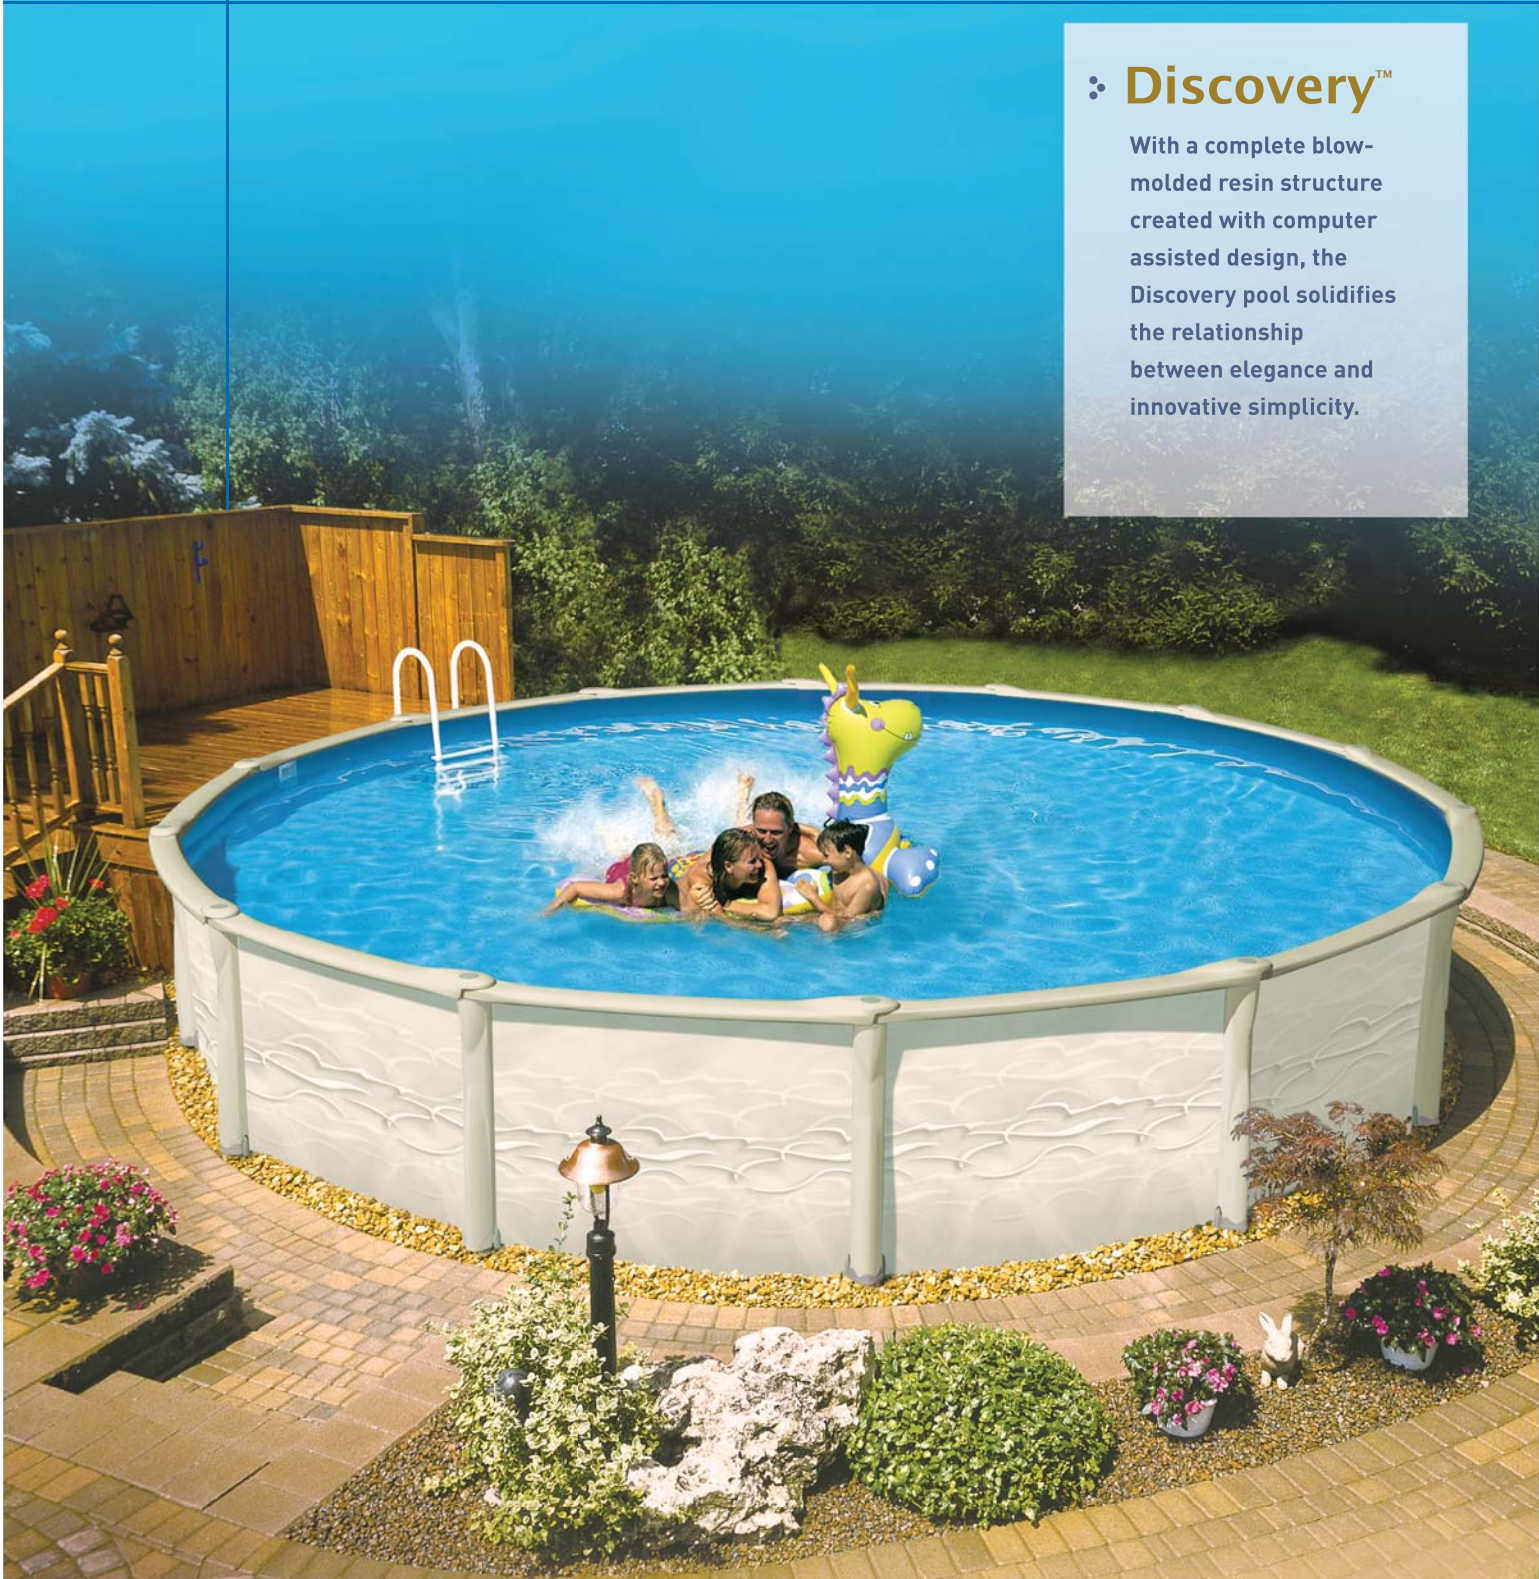

ZODIAC

❖ Discovery™

With a complete blow-molded resin structure created with computer assisted design, the Discovery pool solidifies the relationship between elegance and innovative simplicity.

12' [3.66 m] 15' [4.57 m]
18' [5.49 m] 21' [6.40 m]
24' [7.32 m] 27' [8.23 m]

12' x 23' [3.66 m x 7.11 m]
15' x 30' [4.57 m x 9.14 m]

VOGUE

World-renowned innovative aboveground pools

Discovery™ — Avantgarde 52" (1.32 m)

Added to its modern charms and soft curves is an unparalleled strength – due, among other things, to the perfect fit of all the pieces and the Zodiac team's engineering ingenuity.

Oval pool with invisible supports

y.e.s.

Yard Extender System

Invisible lateral supports on oval pool. For anyone who wants to make the most of their yard – and their pool

EZ-LOCK system

- A system where the assembling piece is the tool
- Fast and easy installation
- Airtight adjustment

top ledge

- Modular assembly for an exact fit
- Integrated ledge cover
- Curved internal rib adjustable to all types of liner stability

indexing system

- System² reinforces structural stability
- Parts assemble for perfect cohesion
- Pins can be inserted at anchor points for the appropriate pool dimensions