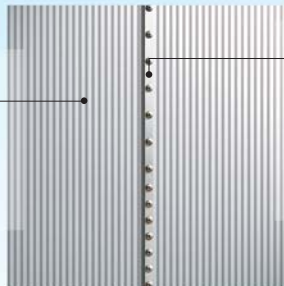

∴ corrugation

- A rippled finish lets the wall resist both water pressure and external shocks